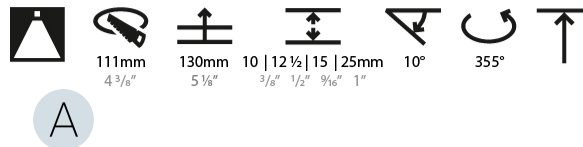

ELECTRICAL

Lamp Type: LED (Zhaga Standard)
Input Wattage (W): 15.5
Total Output Wattage (W): 14.5
Dimming: Tri-Mode (Non-Dimming and Phase Dimming (120Vac only) and 0-10V Dimming)
Driver Included: No
Driver Location: Recessed Housing
Driver Type: Constant Current - Universal
Driver Class: Class 2
Housing: See components
Input Voltage (V): 120 - 277
Constant Current (MA): 500

LED

Number of LEDs: 1
Color Temperature (°K): 2700 / 3000 / 3500 / 4000
Max. Delivered Lumen (lm): 940 / 980 / 1029 / 1050
Nominal Lumen (lm): 1386 / 1438 / 1511 / 1542
CRI: >90 CRI
Efficiency (%): 87.9 / 88.4 / 87.9
Lamp Life (hrs): 50000
Upon Request: RGB-W Tunable White Special Color Temperature Special LED

OPTICAL

Reflector: 20 / 40 / 60
Adjustability: Rotational 355°; Tilt 10°
Upon Request: Special Beam Angles

RATINGS AND CERTIFICATIONS

Zaneen Group Inc. © 2024, T 1800-388-3382, F 416-247-9319, www.zaneen.com
Certified By: Certified for North American Standards
Available for International specifications by adding "INT" at the end of the existing Model #. For assistance on 'custom' specifications, contact zteam@zaneen.com.
IP Rating: IP20
If a conflict occurs to supply the best product, we reserve the right to change specifications or materials without notice. The most recent specification sheets are found at zaneen.com